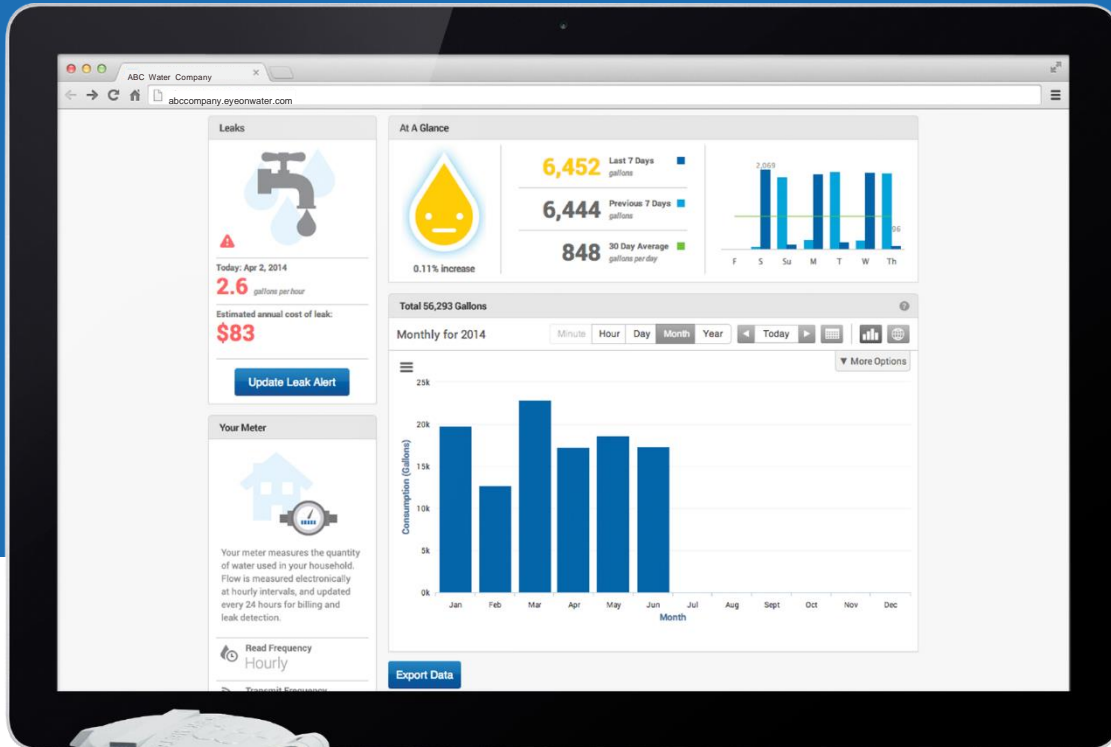

# EyeOnWater Leigh Water Supply Corporation

## You now have online access to your water usage information!

As part of our ongoing efforts to improve services to our customers, we are now offering you direct and secure access to your water usage data. The EyeOnWater suite of available tools includes a secure online website to review and analyze your water usage patterns. A consumer smartphone app will be made available after the initial online sign-up.